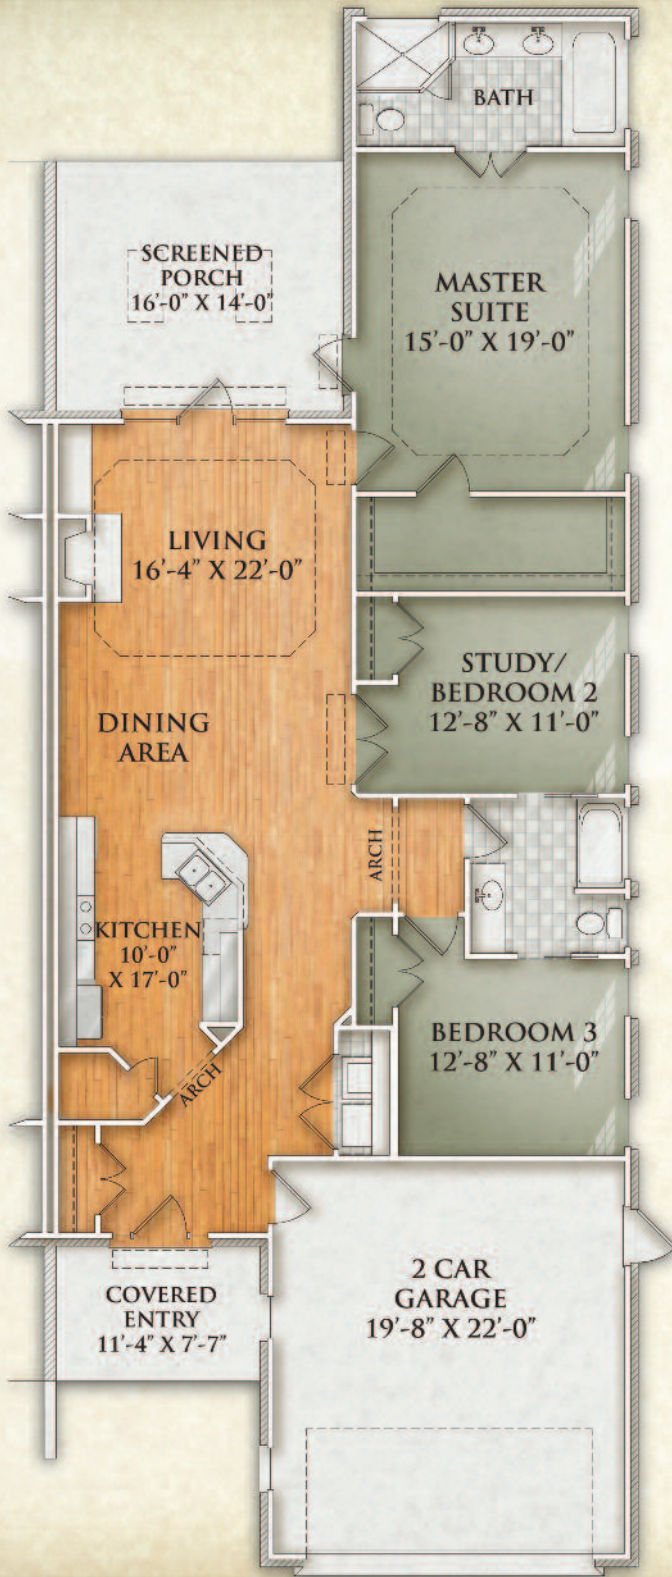

THE DEVON

ASHWOOD
AT BRUNSWICK FOREST

1,761 square feet
3 bedrooms, 2 baths

HEARTHSIDE
BUILDERS

The floor plan illustrates a general plan which is subject to future change and revisions. Dimensions, boundaries and position locations are for illustrative purposes only and are not necessarily intended to be exact.